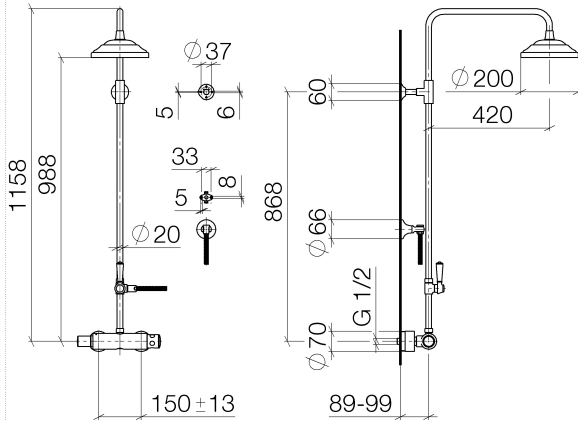

**MADISON Showerpipe with shower thermostat without hand shower -
Durabron (23kt Gold)**

MADISON

34 459 360

- shower with fixed riser projection 420mm
- rain shower Ø 200 mm
- rain shower with anti-scale system
- max. rainshower flow 14 l/min
- Function from: 8 l/min
- rotary diverter for fixed-riser shower/hand shower
- height of fittings up to rain shower (bottom edge) 985mm
- height of fittings up to top edge of elbow 1160mm
- two-part push-on rosette Ø 65 mm
- rosette for shower holder Ø 65mm
- rosette for wall mounting Ø 60mm
- gauge 150 mm - 13 mm
- metal shower hose 1250mm with integrated anti-twist protection
- 1/2" connection
- Pipe diameter 20 mm

Intrinsic protection against back flow.

NOTE: The handles must be ordered separately from the fittings!

MADISON Showerpipe with shower thermostat without hand shower - Durabronz (23kt Gold)

MADISON

34 459 360
1:10

MADISON

34 459 360

Spare parts list

No.	Item Number	Name	Quantity used	Delivery time
1	04 12 05 038 01-09	shower	1	60
2	04 28 22 101 20-09	spout	1	40
3	90 14 10 011 00 90	seal	1	2
4	90 17 11 037 01-09	holder	1	-
Spare part can no longer be ordered, please order the replacement item				
5	90 28 22 104 00-09	pipe	1	-
Spare part can no longer be ordered, please order the replacement item				
6	90 17 09 045 01-09	diverter	1	40
7	09 30 30 064-09	screw	1	40
8	09 18 20 011-09	base	1	40
9	09 28 22 013 90	pipe	1	2
10	11 170 370-09	MADISON Lever insert - Durabrace (23kt Gold)	1	40
11	09 30 30 062-09	screw	1	40
12	09 14 10 122 90	seal	1	2
13	28 104 970-09	Metal shower hose 1/2" x 1/2" x 1250 mm - Durabrace (23kt Gold)	1	40
14	28 050 410-09	holder	1	60
15	90 28 22 103 00-09	pipe	1	-
Spare part can no longer be ordered, please order the replacement item				
16	90 14 20 002 00 90	seal	1	2
17	04 17 01 044 01-09	fitting	1	40