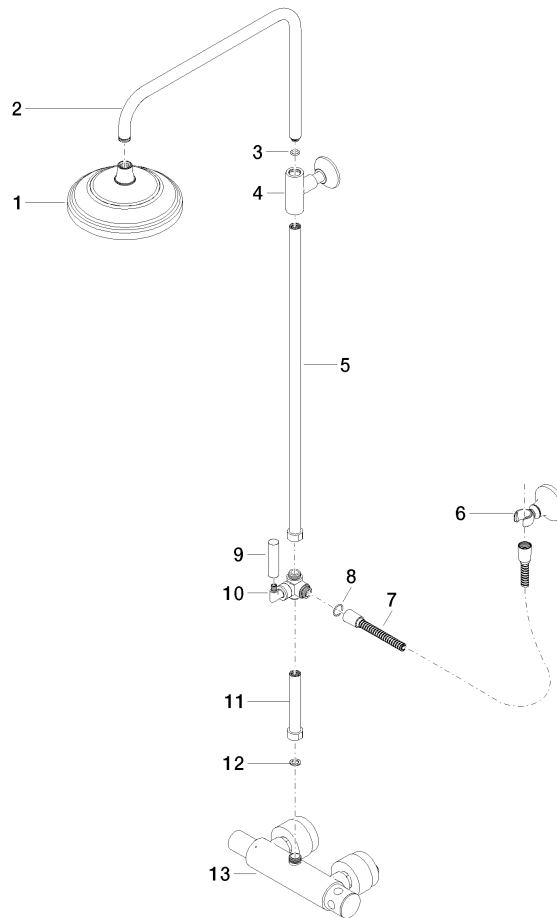

**MADISON Showerpipe with shower thermostat without hand shower -
Durabron (23kt Gold)**

MADISON

34 459 360

- shower with fixed riser projection 420mm
- rain shower Ø 200 mm
- rain shower with anti-scale system
- max. rainshower flow 14 l/min
- Function from: 8 l/min
- rotary diverter for fixed-riser shower/hand shower
- height of fittings up to rain shower (bottom edge) 985mm
- height of fittings up to top edge of elbow 1160mm
- two-part push-on rosette Ø 65 mm
- rosette for shower holder Ø 65mm
- rosette for wall mounting Ø 60mm
- gauge 150 mm - 13 mm
- metal shower hose 1250mm with integrated anti-twist protection
- 1/2" connection
- Pipe diameter 20 mm

Flow rate chart

Certificates

LGA_38665.

MADISON Showerpipe with shower thermostat without hand shower -
Durabronz (23kt Gold)

MADISON

34 459 360

Parts for other
finishes can be found
here: [Chrome](#)

MADISON Showerpipe with shower thermostat without hand shower - Durabrace (23kt Gold)

MADISON

34 459 360

Spare parts list

No.	Item Number	Name	Quantity used	Delivery time
1	04 12 05 038 01-09	shower	1	60
2	04 28 22 101 20-09	spout	1	40
3	90 14 10 011 00 90	seal	1	2
4	90 17 11 037 01-09	holder	1	-
Spare part can no longer be ordered, please order the replacement item				
5	90 28 22 104 00-09	pipe	1	-
Spare part can no longer be ordered, please order the replacement item				
6	90 17 09 045 01-09	diverter	1	40
7	09 30 30 064-09	screw	1	40
8	09 18 20 011-09	base	1	40
9	09 28 22 013 90	pipe	1	2
10	11 170 370-09	MADISON Lever insert - Durabrace (23kt Gold)	1	40
11	09 30 30 062-09	screw	1	40
12	09 14 10 122 90	seal	1	2
13	28 104 970-09	Metal shower hose 1/2" x 1/2" x 1250 mm - Durabrace (23kt Gold)	1	40
14	28 050 410-09	holder	1	60
15	90 28 22 103 00-09	pipe	1	-
Spare part can no longer be ordered, please order the replacement item				
16	90 14 20 002 00 90	seal	1	2
17	04 17 01 044 01-09	fitting	1	40